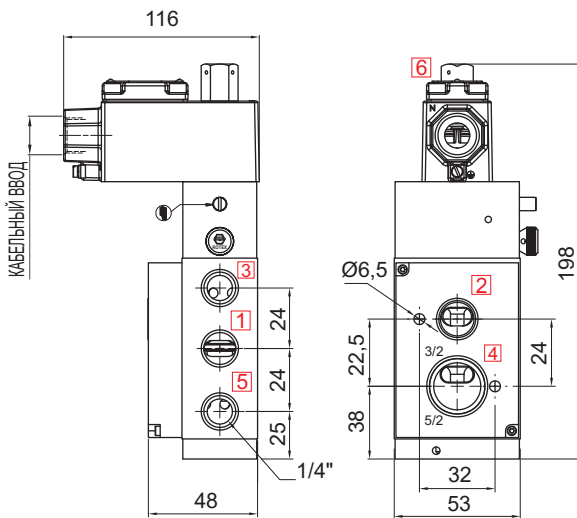

5/2, 3/2 CONVERTIBLE INLINE POPPET, SPRING RETURN, NAMUR SINGLE SOLENOID VALVE

DIMENSIONS

All Dimensions are in mm

Valve Type	51450V02, 51450, 51450LW, 51450V02LW,
Enclosure Type	22
Enclosure Size	I
Port Connection	1/4", 1/2"
Body Material	Aluminium, SS

Valve Type	51450V02, 51450, 51450V02LW, 51450V02IS, 51450LW, 51450V02L4, 51450L4, 51450IS, 51450IR, 51450V02IR
Enclosure Type	25, 65CR
Enclosure Size	III
Port Connection	1/4", 1/2"
Body Material	Aluminium, SS

Valve Type	51450V02, 51450, 51450LW, 51450V02LW
Enclosure Type	16, 19, 37, 39, 58, 58LT
Enclosure Size	I
Port Connection	1/4", 1/2"
Body Material	Aluminium, SS

Valve Type : 51450V02, 51450, 51450V02LW, 51450V02IS, 51450LW, 51450V02L4, 51450L4, 51450IS, 51450IR, 51450V02IR											
NW	K	A	C	D	E	F	G	H	I	M	N
6	1/4"	53	198	24	32	48	25	24	24	38	22.5
12	1/2"	75	235	40	45	65	28	37.5	36	43	40