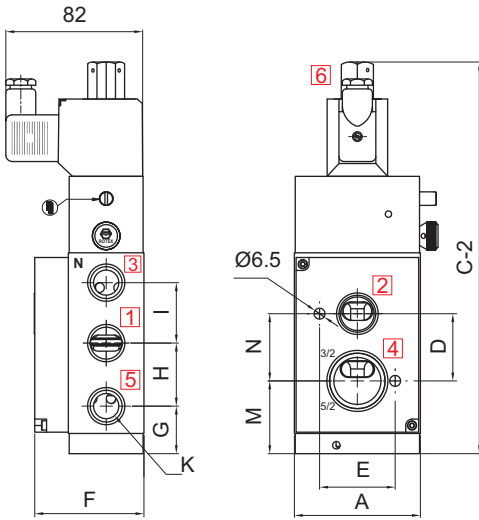

5/2, 3/2 CONVERTIBLE INLINE POPPET, SPRING RETURN, NAMUR SINGLE SOLENOID VALVE

DIMENSIONS

All Dimensions are in mm

Valve Type	51450V02, 51450, 51450LW, 51450V02LW,
Enclosure Type	22
Enclosure Size	I
Port Connection	1/4", 1/2"
Body Material	Aluminium, SS

Valve Type	51450V02, 51450, 51450V02LW, 51450V02IS, 51450LW, 51450V02L4, 51450L4, 51450IS, 51450IR, 51450V02IR
Enclosure Type	25, 65CR
Enclosure Size	III
Port Connection	1/4", 1/2"
Body Material	Aluminium, SS

Valve Type	51450V02, 51450, 51450LW, 51450V02LW
Enclosure Type	16, 19, 37, 39, 58, 58LT
Enclosure Size	I
Port Connection	1/4", 1/2"
Body Material	Aluminium, SS

Valve Type : 51450V02, 51450, 51450V02LW, 51450V02IS, 51450LW, 51450V02L4, 51450L4, 51450IS, 51450IR, 51450V02IR											
NW	K	A	C	D	E	F	G	H	I	M	N
6	1/4"	53	198	24	32	48	25	24	24	38	22.5
12	1/2"	75	235	40	45	65	28	37.5	36	43	40