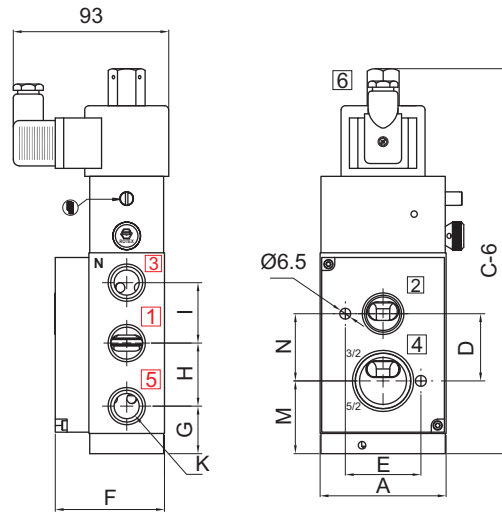

5/2, 3/2 CONVERTIBLE INLINE POPPET, SPRING RETURN, NAMUR SINGLE SOLENOID VALVE

DIMENSIONS

All Dimensions are in mm

Valve Type	51450V02, 51450, 51450LW, 51450V02LW,
Enclosure Type	22
Enclosure Size	I
Port Connection	1/4", 1/2"
Body Material	Aluminium, SS

Valve Type	51450V02, 51450, 51450V02LW, 51450V02IS, 51450LW, 51450V02L4, 51450L4, 51450IS, 51450IR, 51450V02IR
Enclosure Type	25, 65CR
Enclosure Size	III
Port Connection	1/4", 1/2"
Body Material	Aluminium, SS

Valve Type	51450V02, 51450, 51450LW, 51450V02LW
Enclosure Type	16, 19, 37, 39, 58, 58LT
Enclosure Size	I
Port Connection	1/4", 1/2"
Body Material	Aluminium, SS

Valve Type : 51450V02, 51450, 51450V02LW, 51450V02IS, 51450LW, 51450V02L4, 51450L4, 51450IS, 51450IR, 51450V02IR											
NW	K	A	C	D	E	F	G	H	I	M	N
6	1/4"	53	198	24	32	48	25	24	24	38	22.5
12	1/2"	75	235	40	45	65	28	37.5	36	43	40